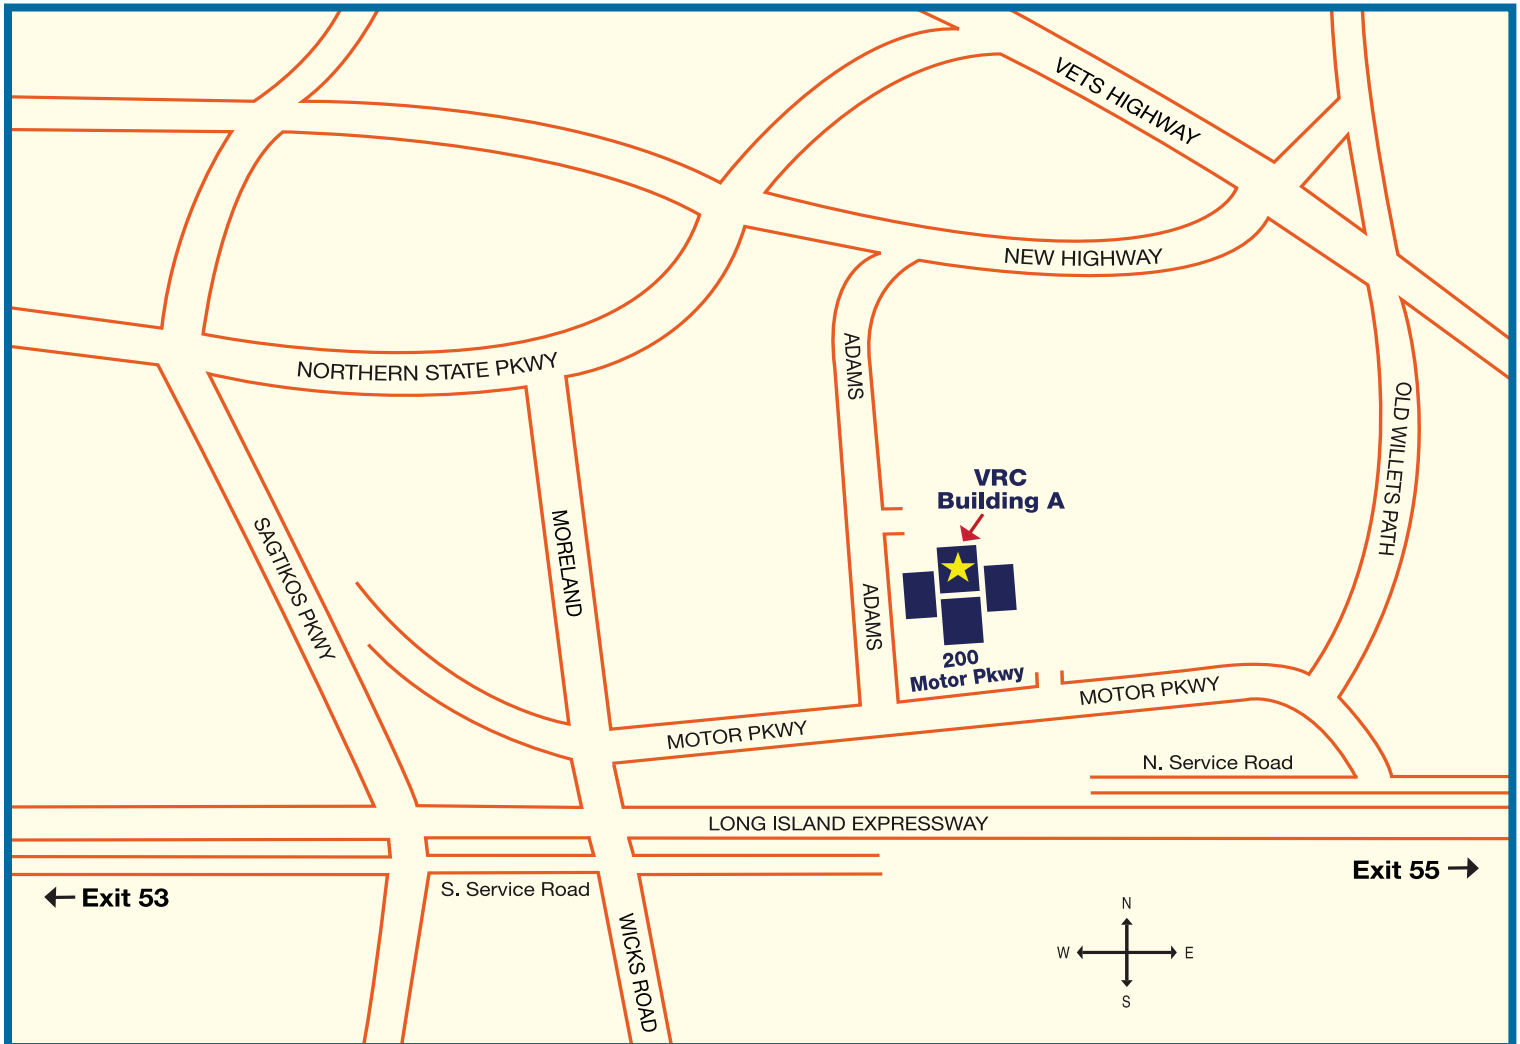

## DIRECTIONS

### From the East:

Heading west on the LIE, take Exit 55. Stay on service road. Make a right onto Motor Parkway (County Road 67). Take Motor Parkway for about a mile. Turn right into parking lot of 200 Motor Parkway. Park in the back of the complex, near Building A.

### From the West:

Heading east on the LIE, take Exit 53. Stay on service road. Follow exit ramp to Wicks Road. Make left onto Wicks Road. Make first right onto Motor Parkway (County Road 67). Turn left onto Adams Avenue, then first right into parking lot of 200 Motor Parkway. Park near Building A.